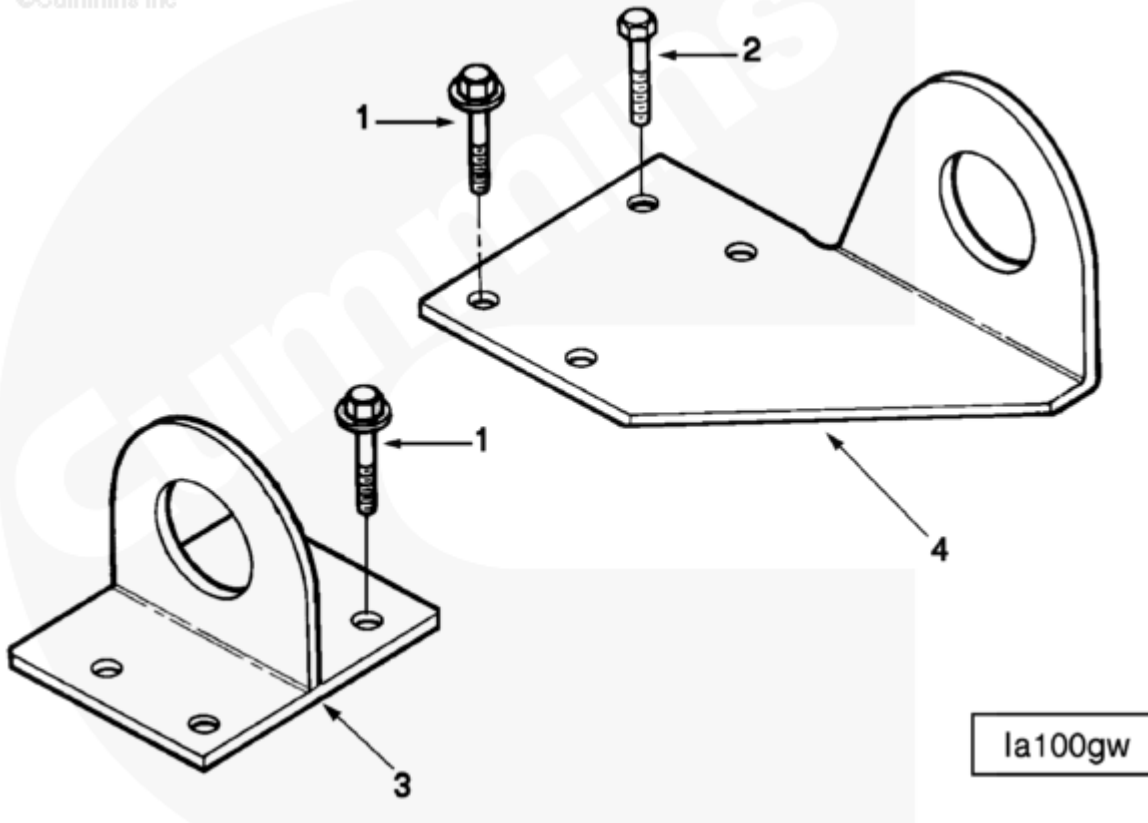

## Parts Catalog - Option Detail

Electronic Parts Catalog - Option Detail				
Option	Group	Graphic	Film Card	Date
LA1061-01	17.06	la100gw	FF	27-APR-98
<b>Engines</b>	G855, G855 CM558, GTA855 CM558 (CM2358) G101, N14 CELECT, N14 CELECT PLUS, N14 MECHANICAL, NH/NT 855, QSM11 CM876 M101, QSM11 CM876 M102M, QSN14 CM876 N103, QSN14 CM876 N105, QSNT14 CM876 N102			

©Cummins Inc

SMALL | MEDIUM | LARGE

Cart	Ref No	Part Number	Part Description	Required	Remarks
<a href="#">View My Cart</a>					
		LA1061-01	Lifting Bracket		<a href="#">Lifting arrangement with...(More)</a>
					mounting brackets on front
					and rear of engine. With
					studded capscrew for
					provision for mounting
					tube clips.

<input type="checkbox"/>	1	<a href="#">3069633</a>	Captive Washer Cap Screw	5	1/2 - 13 x 1 3/8 inch
<input type="checkbox"/>	2	<a href="#">3070526</a>	Studded Hexagon Cap Screw	1	
<input type="checkbox"/>	3	<a href="#">3072357</a>	Lifting Bracket	1	
<input type="checkbox"/>	4	<a href="#">3069629</a>	Lifting Bracket	1	